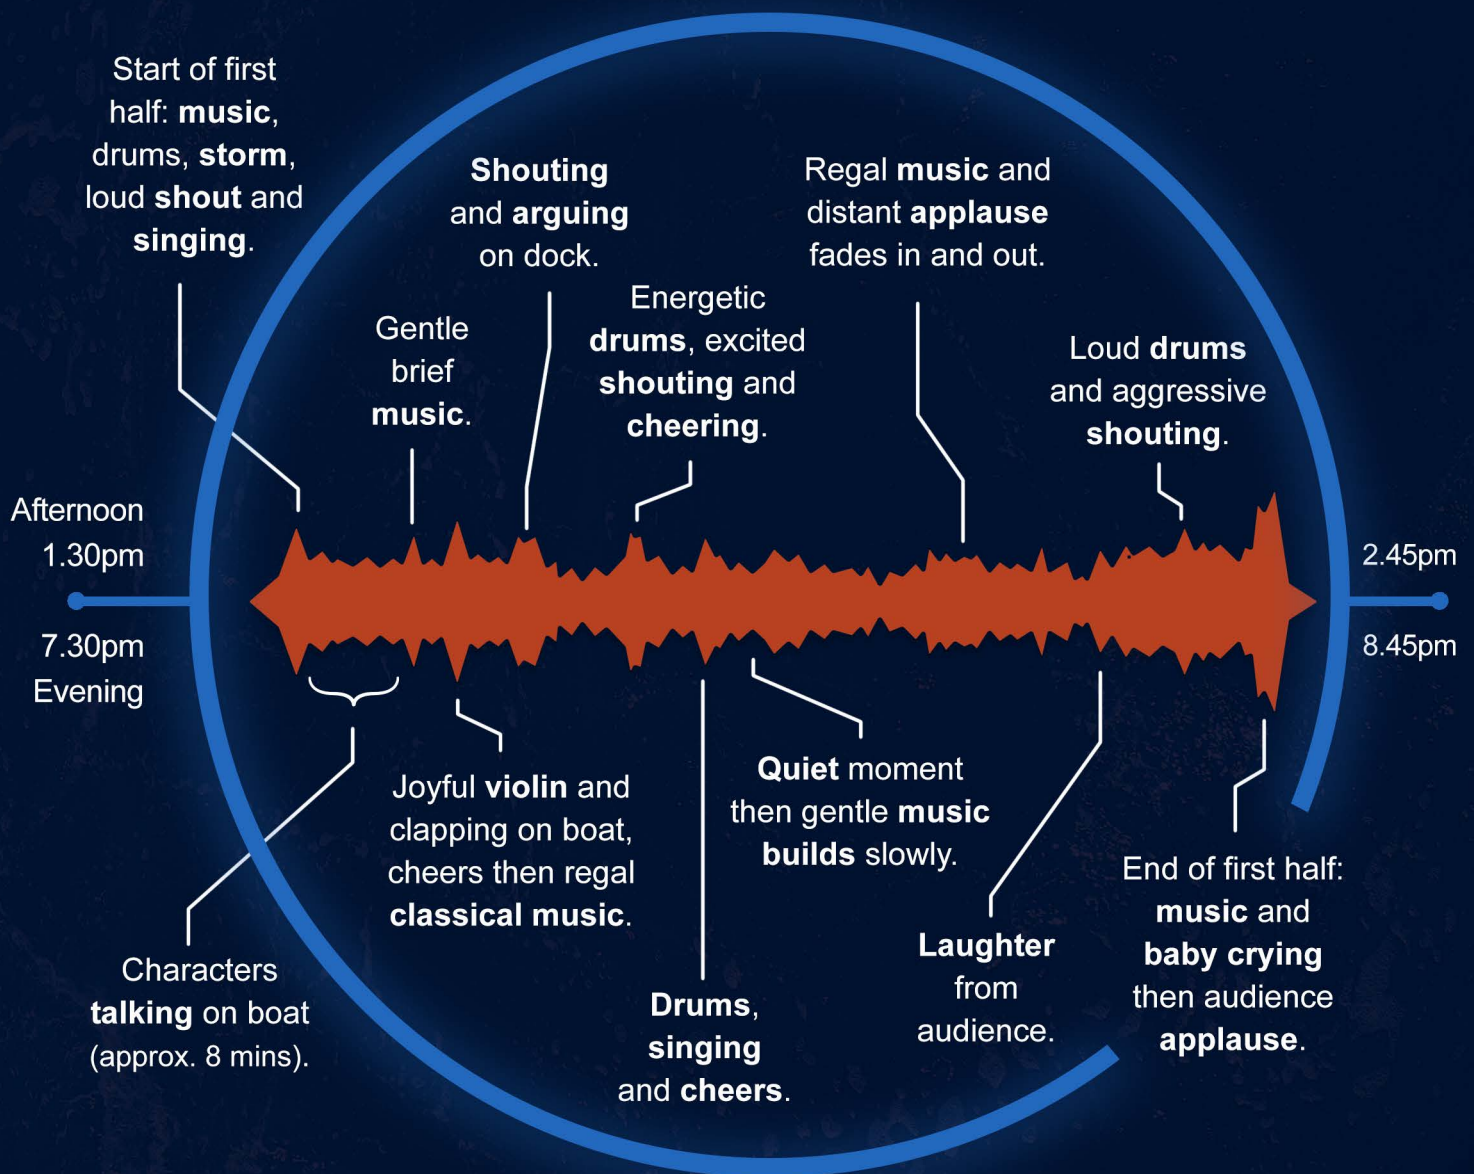

# The Empress Sonic Story

This graphic tells the 'Sonic Story' of The Empress. It highlights loud and quiet moments from throughout the performance and moments where the sound changes suddenly.

## FIRST HALF

Times are all approximate

Some afternoon performances at the Lyric Theatre Hammersmith will start at 2.30pm