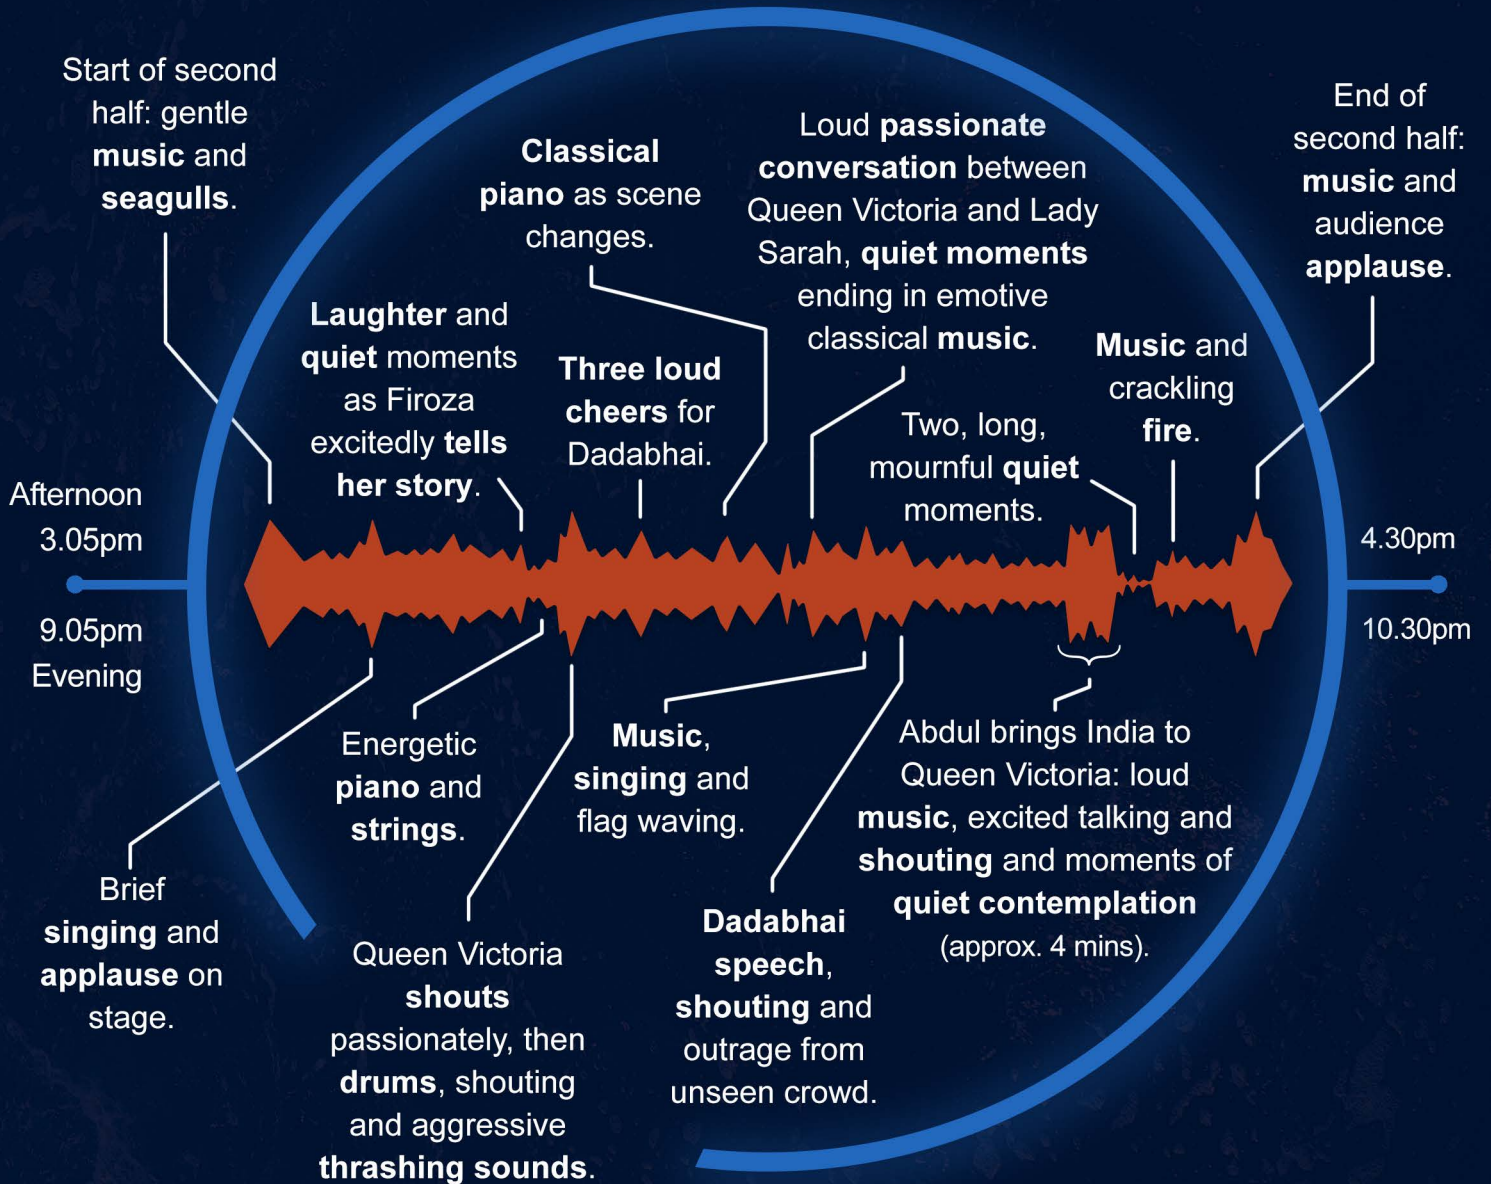

# The Empress Sonic Story

This graphic tells the 'Sonic Story' of The Empress. It highlights loud and quiet moments from throughout the performance and moments where the sound changes suddenly.

## FIRST HALF

Times are all approximate

Some afternoon performances at the Lyric Theatre Hammersmith will start at 2.30pm

## SECOND HALF

Times are all approximate